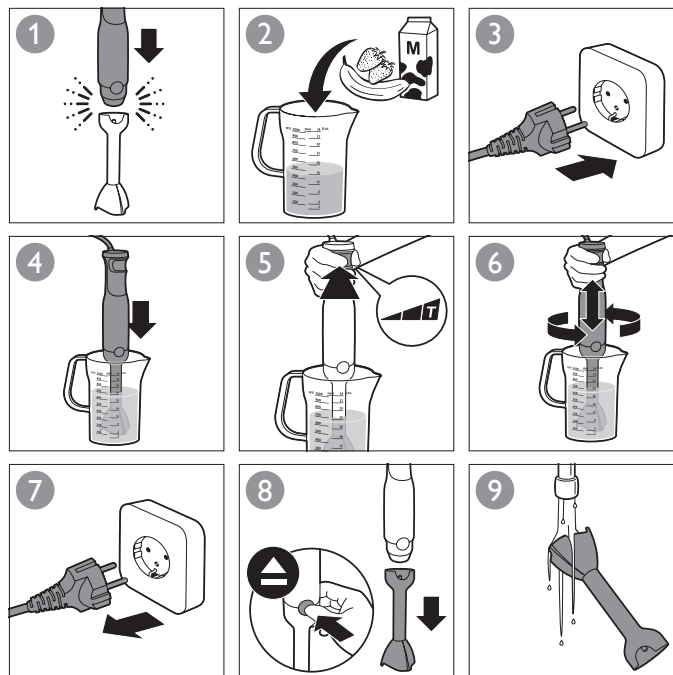

4203.064.6093.3

HR1645
HR1642

		MAX.		
		100-200 g	30 sec.	
		100-400 ml	60 sec.	
		100-500 ml	60 sec.	
		100-1000 ml	60 sec.	
		250 ml	70-90 sec.	
		4 x	120 sec.	
		2 kg	40-60 sec.	
		100 g	5 x 1 sec.	
		120 g (max)	5 sec.	
		20 g	5 sec.	
		50-100 g (max)	15 sec.	
		100 g	20 sec.	