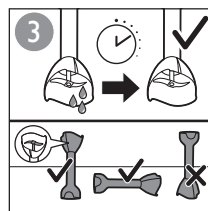

www.philips.com

100% recycled paper
100% 循环再造纸

4203.064.6093.3