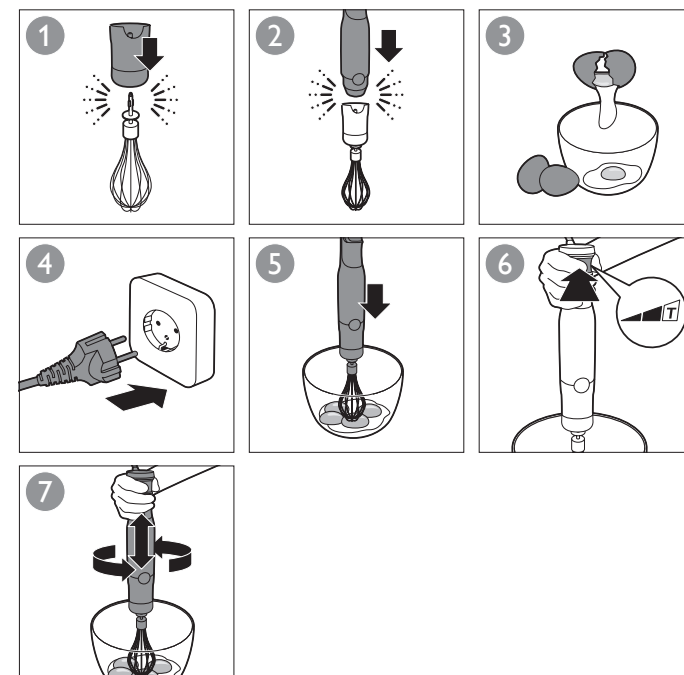

4203.064.6093.3

HR1645
HR1642

		MAX.		
		100-200 g	30 sec.	
		100-400 ml	60 sec.	
		100-500 ml	60 sec.	
		100-1000 ml	60 sec.	
		250 ml	70-90 sec.	
		4 x	120 sec.	
		2 kg	40-60 sec.	
		100 g	5 x 1 sec.	
		120 g (max)	5 sec.	
		20 g	5 sec.	
		50-100 g (max)	15 sec.	
		100 g	20 sec.	