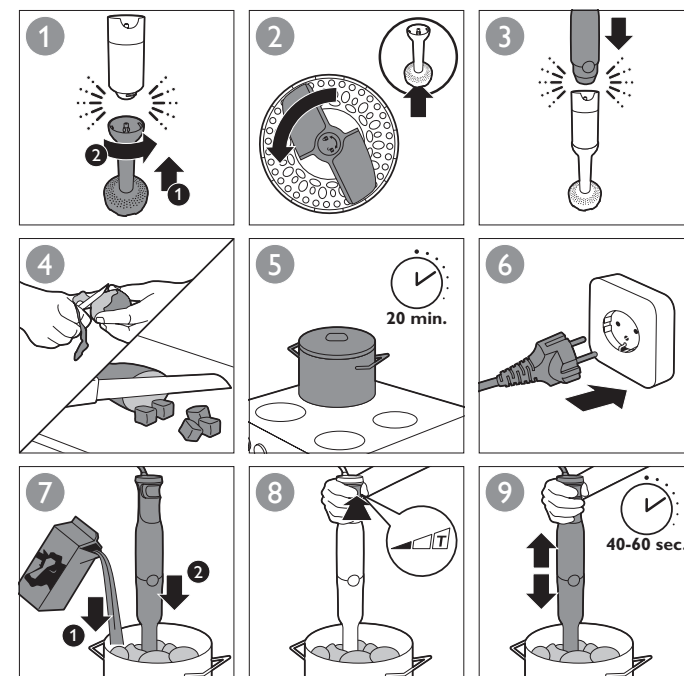

HR1645
HR1644